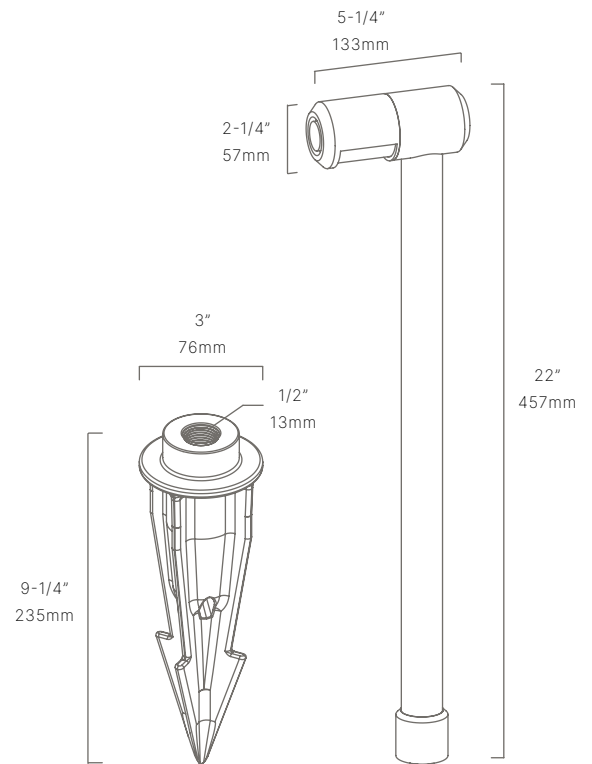

P. 760.931.2910

O. 2742 Loker Ave. W Carlsbad CA 92010

W. www.auroralight.com

MADE IN USA
WITH DOMESTIC & IMPORTED MATERIALS